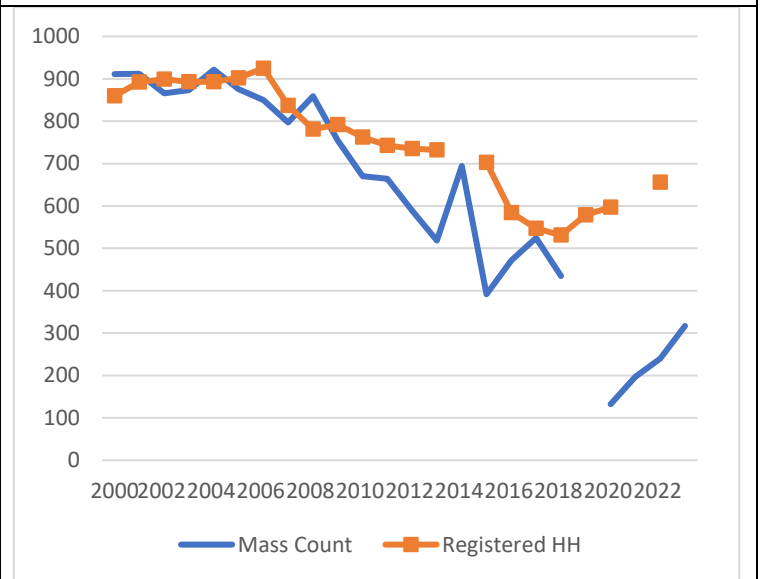

Mass Attendance / Registered Households Over Time: