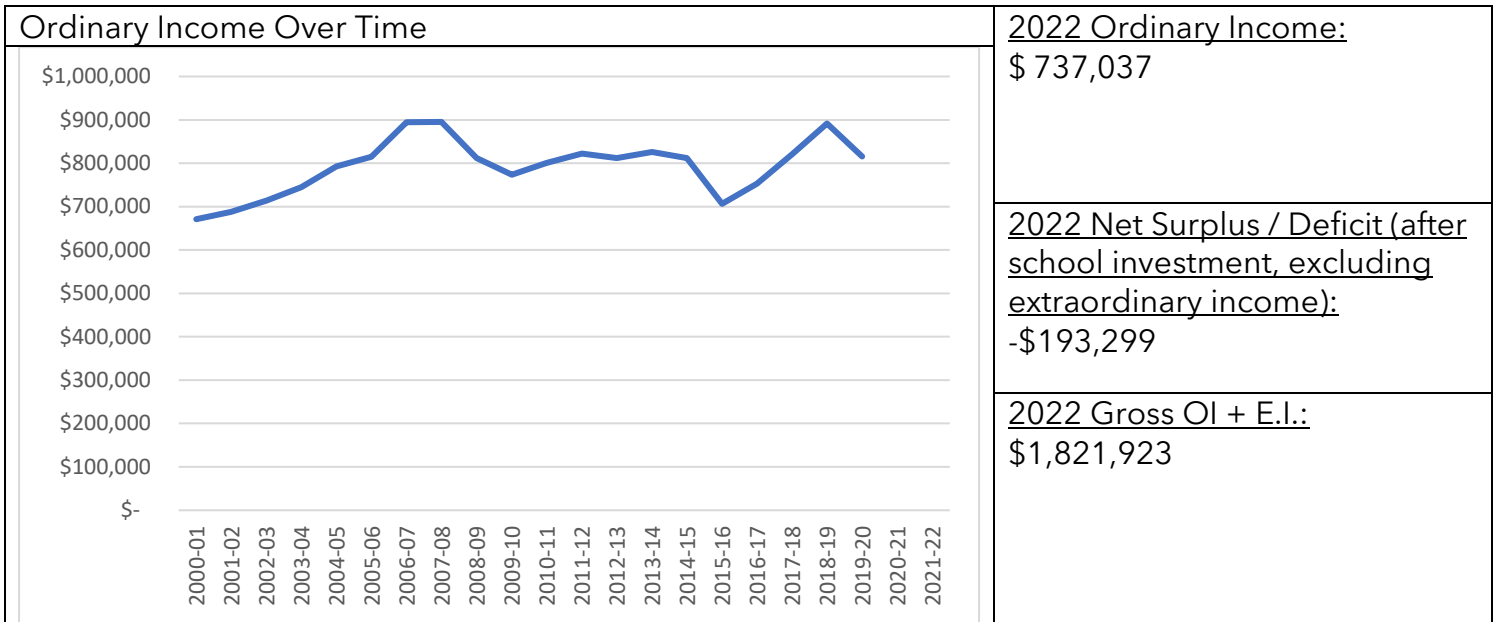

Council / Commission Information:

Pastoral Council Chair	Mike Wietholter-mikewieth@hotmail.com
Finance Council Chair	Mary Kay Beeby-marykay@beebyclark.com
School Commission Chair	Colm Nelson-colm.nelson@stoel.com

<u>Building List:</u> Church / Hall / Parish Center	<u>Family Area Demographic Information:</u> 2022 Population: 8,710 2027 Est. Population: 8,882 Expected 5 Year Change: 1.97% 2022 Population % Hispanic: 2.7% 2027 Est. Population % Hispanic: 3.1% 2022 Population % Asian: 11.0% 2027 Est. Population % Asian: 11.4% Estimated Population % Catholic: 15.5%