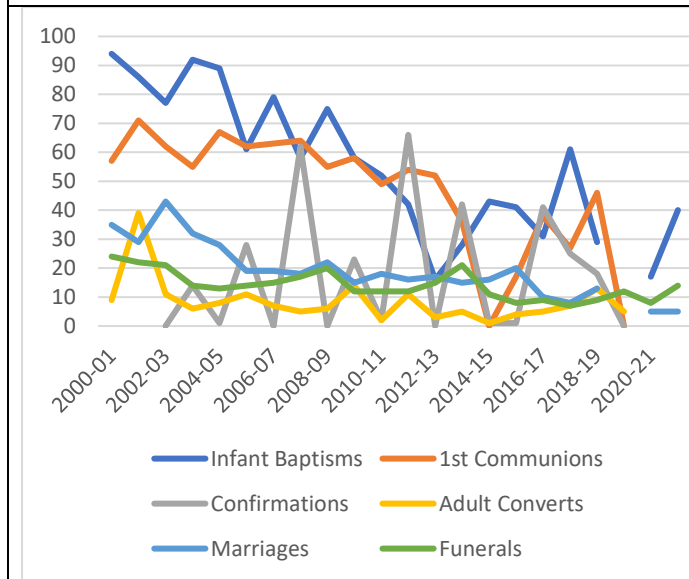

Sacraments Over Time: